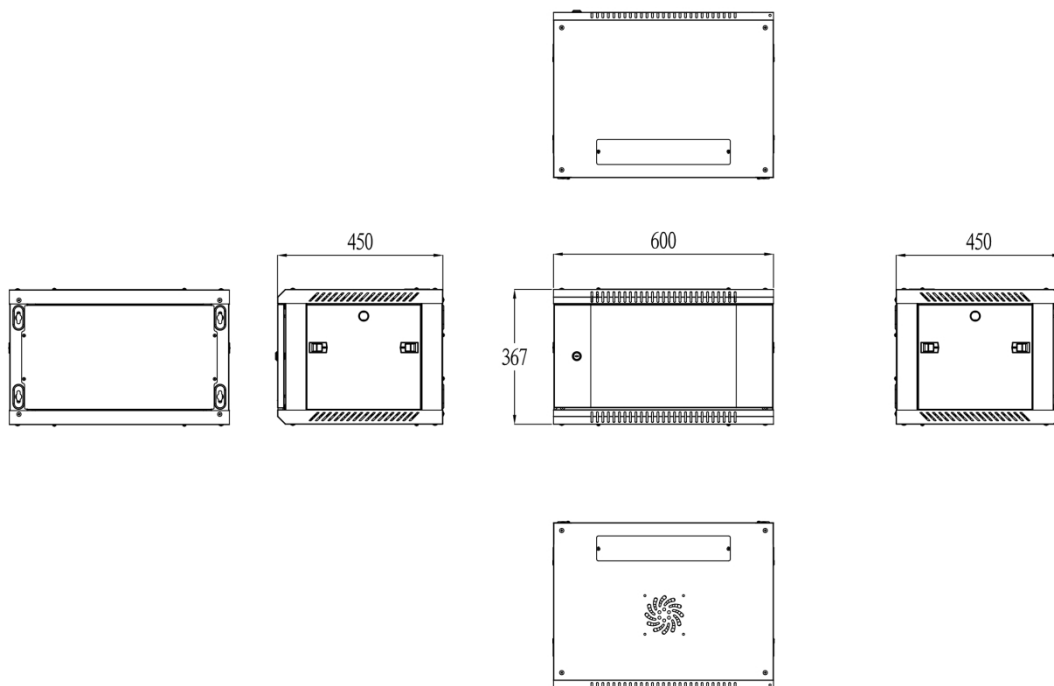

## 6U Assembled Cabinet RK-6U-AT

### Specifications

Model	RK-6U-AT
Specifications	
Cabinet Type	Assembled Cabinet
Mounting Style	Floor-Standing / Wall Mounting
Dimensions	367 (H) x 600 (W) x 450 (D) mm
Rack Unit (U)	6U
Weight	15.31 Kg
Total Load Capacity	60 Kg
Material	SPCC Steel
Tool-free Door	Support
Cooling Fan	1
Number of Rack Shelves	1
PDU Type	1U 6-outlet European PDU

# Dimensions