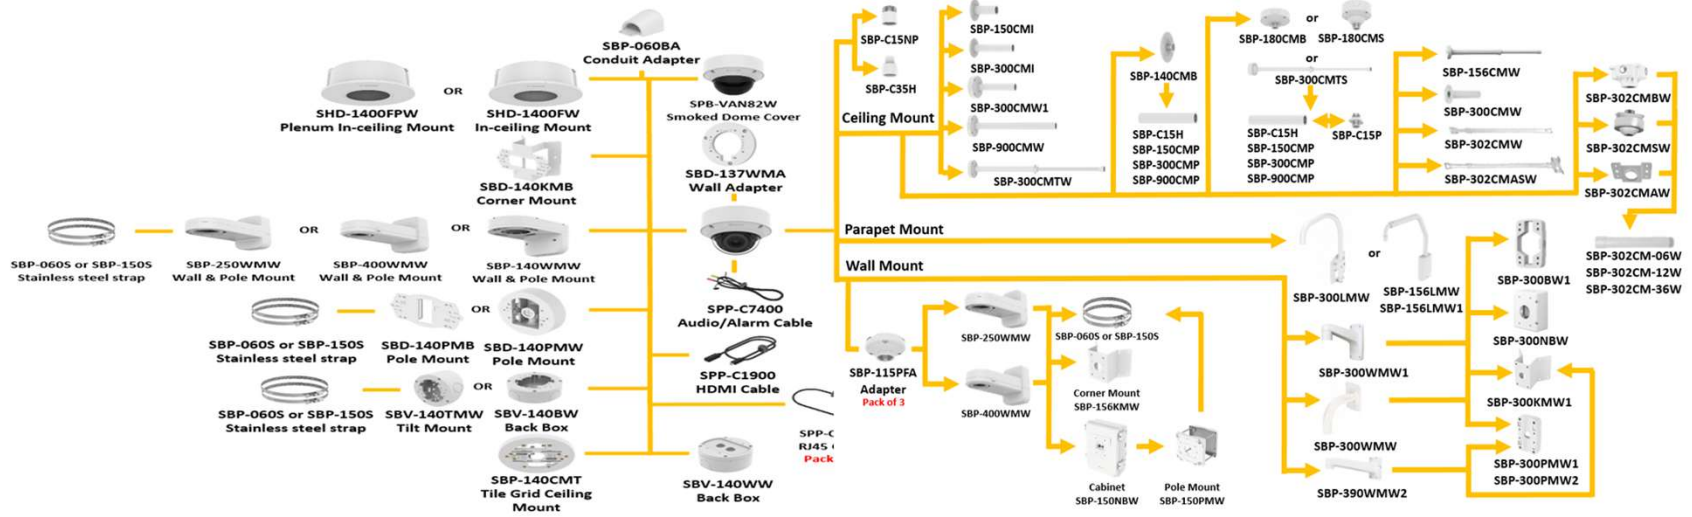

# Camera

Choose a product -----> QNV-C6083R

**The Below is For Direct Camera Mounting ONLY:**

Compatible Backplate Adapter: Included

Gangbox Compatibility with no z -

Gangbox Compatibility with ada Single, Double, 4" Octagon

Please note that Gang box compatibility doesn't Guarantee that the back plate or camera will cover the whole box, As the corner of the electrical box in some cases might be showing