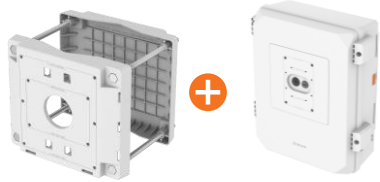

Pole Mount
SBP-150PMW

Cabinet
SBP-150NBW