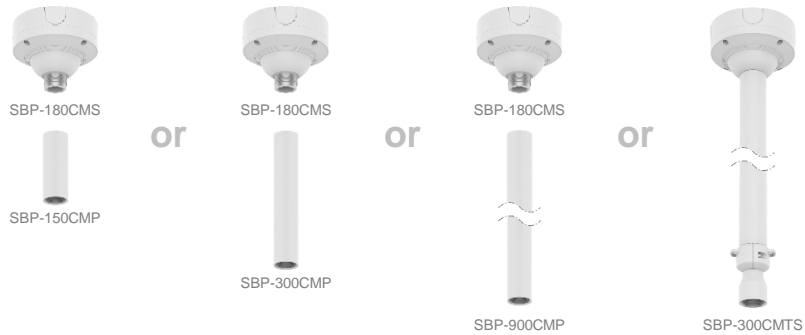

Ceiling Mount (Ball Head)