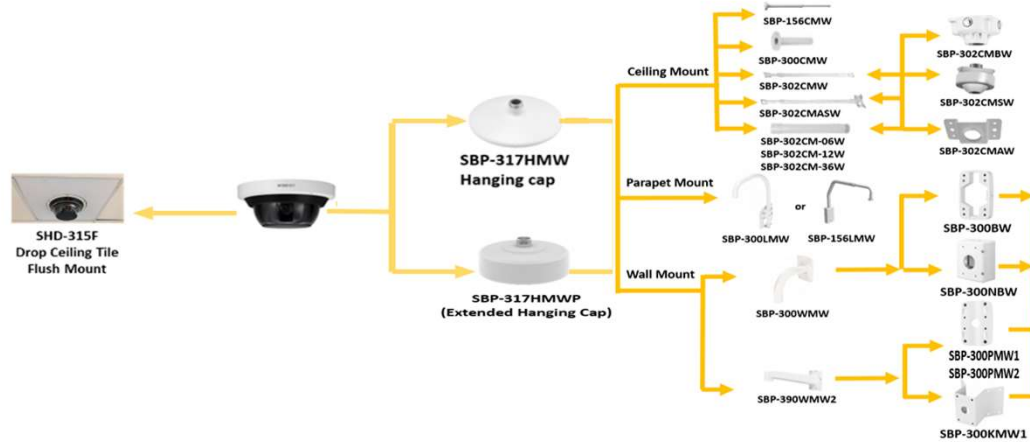

Camera

PNM-9084RQZ1

The Below is For Direct Camera Mounting ONLY:

Compatible Backplate Adapter: Included

Gangbox Compatibility with no adaptor: 0

Gangbox Compatibility with adapter: Single, Double, 4" Octagon, 4" Square

Please note that Gang box compatibility doesn't guarantee that the back plate or camera will cover the whole box, As the corner of the electrical box in some cases might be showing